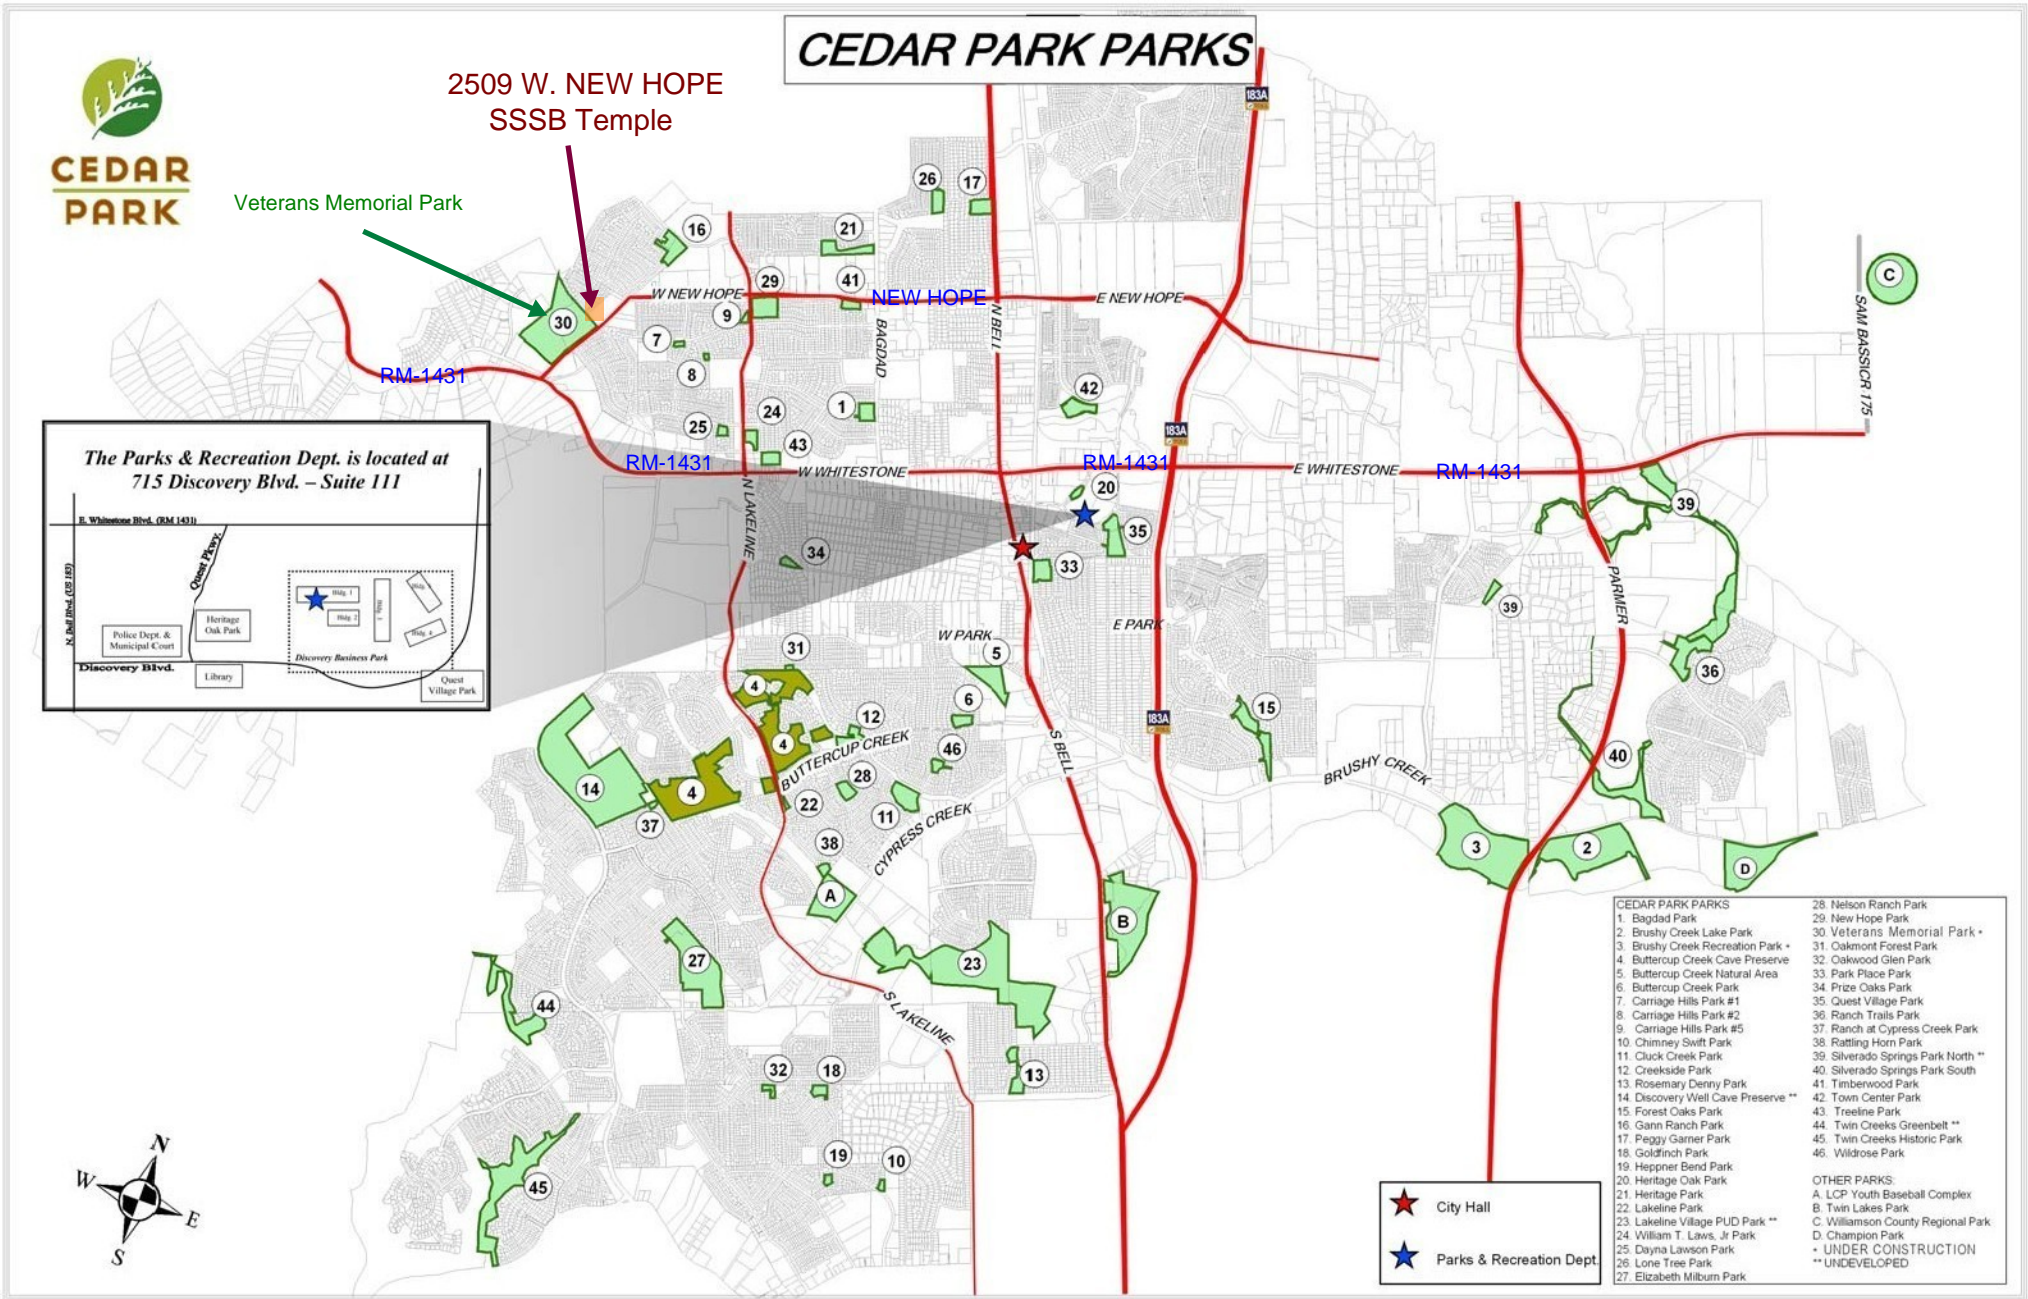

CEDAR PARK PARKS

2509 W. NEW HOPE
SSSB Temple

Veterans Memorial Park

The Parks & Recreation Dept. is located at
715 Discovery Blvd. – Suite 111

- City Hall
- Parks & Recreation Dept.

- | | |
|--|--|
| <p>CEDAR PARK PARKS</p> <ul style="list-style-type: none"> 1. Bagdad Park 2. Brushy Creek Lake Park 3. Brushy Creek Recreation Park 4. Buttercup Creek Cave Preserve 5. Buttercup Creek Natural Area 6. Buttercup Creek Park 7. Carriage Hills Park #1 8. Carriage Hills Park #2 9. Carriage Hills Park #5 10. Chimney Swift Park 11. Cluck Creek Park 12. Creekside Park 13. Rosemary Denny Park 14. Discovery Well Cave Preserve ** 15. Forest Oaks Park 16. Cairn Ranch Park 17. Peggy Garner Park 18. Goldfinch Park 19. Heppner Bend Park 20. Heritage Oak Park 21. Heritage Park 22. Lakeline Park 23. Lakeline Village PUD Park ** 24. William T. Laws, Jr. Park 25. Dayna Lawson Park 26. Lone Tree Park 27. Elizabeth Milburn Park | <ul style="list-style-type: none"> 28. Nelson Ranch Park 29. New Hope Park 30. Veterans Memorial Park * 31. Oakmont Forest Park * 32. Oakwood Glen Park 33. Park Place Park 34. Prize Oaks Park 35. Quest Village Park 36. Ranch Trails Park 37. Ranch at Cypress Creek Park 38. Rattling Horn Park 39. Silverado Springs Park North ** 40. Silverado Springs Park South 41. Timberwood Park 42. Town Center Park 43. Trestline Park 44. Twin Creeks Greenbelt ** 45. Twin Creeks Historic Park 46. Wildrose Park <p>OTHER PARKS:</p> <ul style="list-style-type: none"> A. LCP Youth Baseball Complex B. Twin Lakes Park C. Williamson County Regional Park D. Champion Park <p>** UNDEVELOPED</p> |
|--|--|